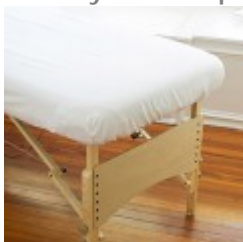

Upholstery/Color Options:

white