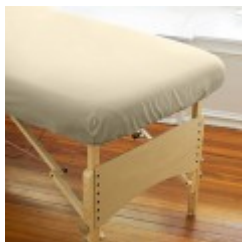

Comphy Co. ~ Microfiber Twill Fitted Sheet

Item# C1005

Description:

Specifically designed for treatment tables.

Features:

Generously sized to accommodate table pads. High-performance elastic used for secure fit and finished look. Slip-on design is convenient and easy to change.

Specifications:

- Dimensions - 32" x 73"
- Electrical - None
- Plumbing - None
- Warranty - 1 Year

Care: Machine washable. Hot wash, cold rinse and light dry. Do not use bleach. Comphy recommends water-soluble massage oil, lotion or cream. Comphy suggests NOT to use Jojoba or Grapeseed Oil on these sheets.

Upholstery/Color Options:

cream

Purchasing Contact: Spa Development International

spadev.com • 888-474-4SDI • info@spadev.com