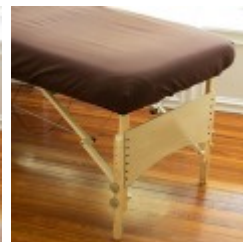

Comphy Co. ~ Microfiber Twill Fitted Sheet

Item# C1005

Description:

Specifically designed for treatment tables.

Features:

Generously sized to accommodate table pads. High-performance elastic used for secure fit and finished look. Slip-on design is convenient and easy to change.

Specifications:

- Dimensions - 32" x 73"
- Electrical - None
- Plumbing - None
- Warranty - 1 Year

Care: Machine washable. Hot wash, cold rinse and light dry. Do not use bleach. Comphy recommends water-soluble massage oil, lotion or cream. Comphy suggests NOT to use Jojoba or Grapeseed Oil on these sheets.

Upholstery/Color Options:

chocolate

Purchasing Contact: Spa Development International

spadev.com • 888-474-4SDI • info@spadev.com