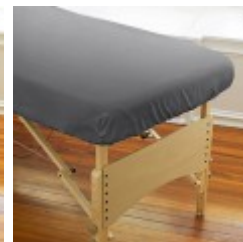

grey

Purchasing Contact: Spa Development International

spadev.com • 888-474-4SDI • info@spadev.com